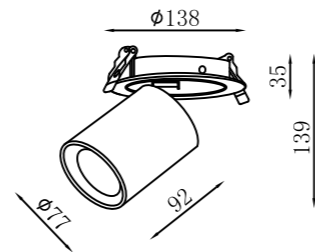

$\phi 120\text{mm}$

Telescopic Spot Lights

ROCA35140

LED Chip: COB
 Size: $\phi 93 * \phi 158 * 112 + 142\text{mm}$
 Cutout: $\phi 145\text{mm}$
 Input: 220~240VAC 50/60Hz
 Wattage: 25W
 Beam Angle: 15°/24°/36°
 CCT: 2700-5500K
 RA ≥ 90

Certificate mark

IP rating

Different light distributions

Tri-color

Excellent visual comfort

Down Light

ROCAM09075

LED Chip: COB
Size: $\phi 46 * \phi 85 * 103$ mm
Cutout: $\phi 75$ mm
Input: 220~240VAC 50/60Hz
Wattage: 9W
Beam Angle: 15°/24°/50°
CCT: 2700-5500K
RA \geq 90

$\phi 75$ mm

Down Light

Down Light

ROCAM15095

ROCAM25120

ROCAM35140

LED Chip: COB
 Size: $\phi 60 * \phi 108 * 118\text{mm}$
 Cutout: $\phi 95\text{mm}$
 Input: 220~240VAC 50/60Hz
 Wattage: 15W
 Beam Angle: 15°/24°/36°
 CCT: 2700-5500K
 RA ≥ 90

LED Chip: COB
 Size: $\phi 77 * \phi 138 * 139\text{mm}$
 Cutout: $\phi 120\text{mm}$
 Input: 220~240VAC 50/60Hz
 Wattage: 25W
 Beam Angle: 15°/24°/36°
 CCT: 2700-5500K
 RA ≥ 90

LED Chip: COB
 Size: $\phi 93 * \phi 158 * 157\text{mm}$
 Cutout: $\phi 145\text{mm}$
 Input: 220~240VAC 50/60Hz
 Wattage: 35W
 Beam Angle: 15°/24°/36°
 CCT: 2700-5500K
 RA ≥ 90