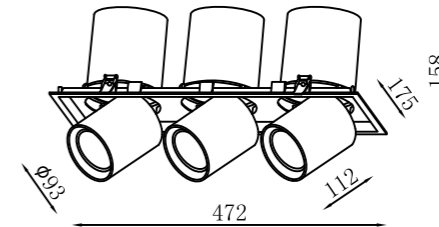

95x195mm

Grille Light

ROCA95265

LED Chip: COB
 Size: 3* ϕ 60*72mm
 Cutout: 95x265mm
 Input: 220~240VAC 50/60Hz
 Wattage: 3x15W
 Beam Angle: 15°/24°/36°
 CCT: 2700-5500K
 RA \geq 90

95x265mm

Adjustable

Certificate mark

120x120mm

ROCA120235

LED Chip: COB
 Size: 2* ϕ 77*92mm
 Cutout: 120x235mm
 Input: 220~240VAC 50/60Hz
 Wattage: 2x25W
 Beam Angle: 15°/24°/36°
 CCT: 2700-5500K
 RA \geq 90

120x235mm

Grille Light

ROCA120345

LED Chip: COB
 Size: 3* ϕ 77*92mm
 Cutout: 120x345mm
 Input: 220~240VAC 50/60Hz
 Wattage: 3x25W
 Beam Angle: 15°/24°/36°
 CCT: 2700-5500K
 RA \geq 90

Certificate mark

IP rating

Different light distributions

Tri-color

Excellent visual comfort

Grille Light

ROCA160160

LED Chip: COB
 Size: ϕ 93*112mm
 Cutout: 160x160mm
 Input: 220~240VAC 50/60Hz
 Wattage: 1x35W
 Beam Angle: 15°/24°/36°
 CCT: 2700-5500K
 RA \geq 90

ROCA160305

LED Chip: COB
 Size: 2* ϕ 93*112mm
 Cutout: 160x305mm
 Input: 220~240VAC 50/60Hz
 Wattage: 2x35W
 Beam Angle: 15°/24°/36°
 CCT: 2700-5500K
 RA \geq 90

ROCA160450

LED Chip: COB
 Size: 3* ϕ 93*112mm
 Cutout: 160x450mm
 Input: 220~240VAC 50/60Hz
 Wattage: 3x35W
 Beam Angle: 15°/24°/36°
 CCT: 2700-5500K
 RA \geq 90