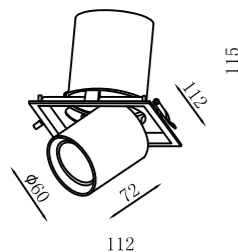

$\phi 75$ mm

Down Light

Down Light

ROCAM15095

ROCAM25120

ROCAM35140

LED Chip: COB
 Size: $\phi 60 * \phi 108 * 118\text{mm}$
 Cutout: $\phi 95\text{mm}$
 Input: 220~240VAC 50/60Hz
 Wattage: 15W
 Beam Angle: 15°/24°/36°
 CCT: 2700-5500K
 RA ≥ 90

LED Chip: COB
 Size: $\phi 77 * \phi 138 * 139\text{mm}$
 Cutout: $\phi 120\text{mm}$
 Input: 220~240VAC 50/60Hz
 Wattage: 25W
 Beam Angle: 15°/24°/36°
 CCT: 2700-5500K
 RA ≥ 90

LED Chip: COB
 Size: $\phi 93 * \phi 158 * 157\text{mm}$
 Cutout: $\phi 145\text{mm}$
 Input: 220~240VAC 50/60Hz
 Wattage: 35W
 Beam Angle: 15°/24°/36°
 CCT: 2700-5500K
 RA ≥ 90

Grille Light

ROCA9595

LED Chip: COB
 Size: ϕ 60*72*mm
 Cutout: 95x95mm
 Input: 220~240VAC 50/60Hz
 Wattage: 1x15W
 Beam Angle: 15°/24°/36°
 CCT: 2700-5500K
 RA \geq 90

95x95mm

ROCA95195

LED Chip: COB
 Size: 2* ϕ 60*72mm
 Cutout: 95x195mm
 Input: 220~240VAC 50/60Hz
 Wattage: 2x15W
 Beam Angle: 15°/24°/36°
 CCT: 2700-5500K
 RA \geq 90

95x195mm

Grille Light

ROCA95265

LED Chip: COB
 Size: 3* ϕ 60*72mm
 Cutout: 95x265mm
 Input: 220~240VAC 50/60Hz
 Wattage: 3x15W
 Beam Angle: 15°/24°/36°
 CCT: 2700-5500K
 RA \geq 90

95x265mm

Adjustable

Certificate mark