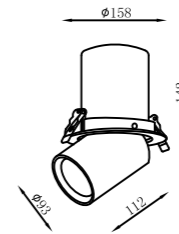

Telescopic Spot Lights

ROCA15095

LED Chip: COB
 Size: $\phi 60 * \phi 108 * 72 + 99\text{mm}$
 Cutout: $\phi 95\text{mm}$
 Input: 220~240VAC 50/60Hz
 Wattage: 10W
 Beam Angle: 15°/24°/36°
 CCT: 2700-5500K
 RA ≥ 90

$\phi 95\text{mm}$

ROCA25120

LED Chip: COB
 Size: $\phi 77 * \phi 138 * 92 + 118\text{mm}$
 Cutout: $\phi 120\text{mm}$
 Input: 220~240VAC 50/60Hz
 Wattage: 20W
 Beam Angle: 15°/24°/36°
 CCT: 2700-5500K
 RA ≥ 90

$\phi 120\text{mm}$

Telescopic Spot Lights

ROCA35140

LED Chip: COB
 Size: $\phi 93 * \phi 158 * 112 + 142\text{mm}$
 Cutout: $\phi 145\text{mm}$
 Input: 220~240VAC 50/60Hz
 Wattage: 25W
 Beam Angle: 15°/24°/36°
 CCT: 2700-5500K
 RA ≥ 90

Certificate mark

IP rating

Different light distributions

Tri-color

Excellent visual comfort

Down Light

ROCAM09075

LED Chip: COB
Size: $\phi 46 * \phi 85 * 103$ mm
Cutout: $\phi 75$ mm
Input: 220~240VAC 50/60Hz
Wattage: 9W
Beam Angle: 15°/24°/50°
CCT: 2700-5500K
RA \geq 90