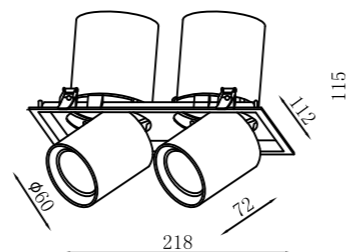

Certificate mark

IP rating

Different light distributions

Tri-color

Excellent visual comfort

Down Light

ROCAM09075

LED Chip: COB
Size: $\phi 46 * \phi 85 * 103$ mm
Cutout: $\phi 75$ mm
Input: 220~240VAC 50/60Hz
Wattage: 9W
Beam Angle: 15°/24°/50°
CCT: 2700-5500K
RA \geq 90

$\phi 75$ mm

Down Light

Down Light

ROCAM15095

ROCAM25120

ROCAM35140

LED Chip: COB
 Size: $\phi 60 * \phi 108 * 118\text{mm}$
 Cutout: $\phi 95\text{mm}$
 Input: 220~240VAC 50/60Hz
 Wattage: 15W
 Beam Angle: 15°/24°/36°
 CCT: 2700-5500K
 RA ≥ 90

Grille Light

ROCA9595

LED Chip: COB
 Size: ϕ 60*72*mm
 Cutout: 95x95mm
 Input: 220~240VAC 50/60Hz
 Wattage: 1x15W
 Beam Angle: 15°/24°/36°
 CCT: 2700-5500K
 RA \geq 90

95x95mm

ROCA95195

LED Chip: COB
 Size: 2* ϕ 60*72mm
 Cutout: 95x195mm
 Input: 220~240VAC 50/60Hz
 Wattage: 2x15W
 Beam Angle: 15°/24°/36°
 CCT: 2700-5500K
 RA \geq 90

95x195mm

Grille Light

ROCA95265

LED Chip: COB
 Size: 3* ϕ 60*72mm
 Cutout: 95x265mm
 Input: 220~240VAC 50/60Hz
 Wattage: 3x15W
 Beam Angle: 15°/24°/36°
 CCT: 2700-5500K
 RA \geq 90

95x265mm

Adjustable

Certificate mark