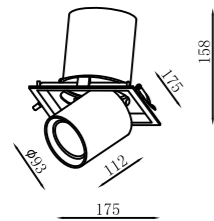

Grille Light

ROCA9595

LED Chip: COB
 Size: ϕ 60*72*mm
 Cutout: 95x95mm
 Input: 220~240VAC 50/60Hz
 Wattage: 1x15W
 Beam Angle: 15°/24°/36°
 CCT: 2700-5500K
 RA \geq 90

95x95mm

ROCA95195

LED Chip: COB
 Size: 2* ϕ 60*72mm
 Cutout: 95x195mm
 Input: 220~240VAC 50/60Hz
 Wattage: 2x15W
 Beam Angle: 15°/24°/36°
 CCT: 2700-5500K
 RA \geq 90

120x120mm

ROCA120235

LED Chip: COB
 Size: 2* ϕ 77*92mm
 Cutout: 120x235mm
 Input: 220~240VAC 50/60Hz
 Wattage: 2x25W
 Beam Angle: 15°/24°/36°
 CCT: 2700-5500K
 RA \geq 90

120x235mm

Grille Light

ROCA120345

LED Chip: COB
 Size: 3* ϕ 77*92mm
 Cutout: 120x345mm
 Input: 220~240VAC 50/60Hz
 Wattage: 3x25W
 Beam Angle: 15°/24°/36°
 CCT: 2700-5500K
 RA \geq 90

Certificate mark

IP rating

Different light distributions

Tri-color

Excellent visual comfort

Grille Light

ROCA160160

LED Chip: COB
 Size: ϕ 93*112mm
 Cutout: 160x160mm
 Input: 220~240VAC 50/60Hz
 Wattage: 1x35W
 Beam Angle: 15°/24°/36°
 CCT: 2700-5500K
 RA \geq 90

ROCA160305

LED Chip: COB
 Size: 2* ϕ 93*112mm
 Cutout: 160x305mm
 Input: 220~240VAC 50/60Hz
 Wattage: 2x35W
 Beam Angle: 15°/24°/36°
 CCT: 2700-5500K
 RA \geq 90

ROCA160450

LED Chip: COB
 Size: 3* ϕ 93*112mm
 Cutout: 160x450mm
 Input: 220~240VAC 50/60Hz
 Wattage: 3x35W
 Beam Angle: 15°/24°/36°
 CCT: 2700-5500K
 RA \geq 90