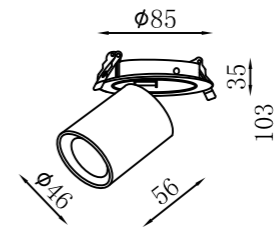

$\phi 120\text{mm}$

Telescopic Spot Lights

ROCA35140

LED Chip: COB
 Size: $\phi 93 * \phi 158 * 112 + 142\text{mm}$
 Cutout: $\phi 145\text{mm}$
 Input: 220~240VAC 50/60Hz
 Wattage: 25W
 Beam Angle: 15°/24°/36°
 CCT: 2700-5500K
 RA ≥ 90

Certificate mark

IP rating

Different light distributions

Tri-color

Excellent visual comfort

Down Light

ROCAM09075

LED Chip: COB
Size: $\phi 46 * \phi 85 * 103$ mm
Cutout: $\phi 75$ mm
Input: 220~240VAC 50/60Hz
Wattage: 9W
Beam Angle: 15°/24°/50°
CCT: 2700-5500K
RA \geq 90

$\phi 75$ mm

Down Light

Down Light

ROCAM15095

ROCAM25120

ROCAM35140

LED Chip: COB
 Size: $\phi 60 * \phi 108 * 118\text{mm}$
 Cutout: $\phi 95\text{mm}$
 Input: 220~240VAC 50/60Hz
 Wattage: 15W
 Beam Angle: 15°/24°/36°
 CCT: 2700-5500K
 RA ≥ 90

LED Chip: COB
 Size: $\phi 77 * \phi 138 * 139\text{mm}$
 Cutout: $\phi 120\text{mm}$
 Input: 220~240VAC 50/60Hz
 Wattage: 25W
 Beam Angle: 15°/24°/36°
 CCT: 2700-5500K
 RA ≥ 90

LED Chip: COB
 Size: $\phi 93 * \phi 158 * 157\text{mm}$
 Cutout: $\phi 145\text{mm}$
 Input: 220~240VAC 50/60Hz
 Wattage: 35W
 Beam Angle: 15°/24°/36°
 CCT: 2700-5500K
 RA ≥ 90