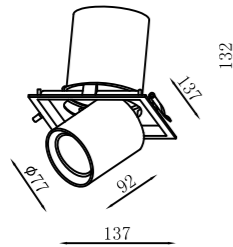

Grille Light

ROCA9595

LED Chip: COB
 Size: ϕ 60*72*mm
 Cutout: 95x95mm
 Input: 220~240VAC 50/60Hz
 Wattage: 1x15W
 Beam Angle: 15°/24°/36°
 CCT: 2700-5500K
 RA \geq 90

95x95mm

ROCA95195

LED Chip: COB
 Size: 2* ϕ 60*72mm
 Cutout: 95x195mm
 Input: 220~240VAC 50/60Hz
 Wattage: 2x15W
 Beam Angle: 15°/24°/36°
 CCT: 2700-5500K
 RA \geq 90

95x195mm

Grille Light

ROCA95265

LED Chip: COB
 Size: 3* ϕ 60*72mm
 Cutout: 95x265mm
 Input: 220~240VAC 50/60Hz
 Wattage: 3x15W
 Beam Angle: 15°/24°/36°
 CCT: 2700-5500K
 RA \geq 90

95x265mm

Adjustable

Certificate mark

Tri-color

Excellent visual comfort

Grille Light

ROCA120120

LED Chip: COB
 Size: ϕ 77*92mm
 Cutout: 120x120mm
 Input: 220~240VAC 50/60Hz
 Wattage: 1x25W
 Beam Angle: 15°/24°/36°
 CCT: 2700-5500K
 RA \geq 90

120x120mm

ROCA120235

LED Chip: COB
 Size: 2* ϕ 77*92mm
 Cutout: 120x235mm
 Input: 220~240VAC 50/60Hz
 Wattage: 2x25W
 Beam Angle: 15°/24°/36°
 CCT: 2700-5500K
 RA \geq 90

120x235mm

Grille Light

ROCA120345

LED Chip: COB
 Size: 3* ϕ 77*92mm
 Cutout: 120x345mm
 Input: 220~240VAC 50/60Hz
 Wattage: 3x25W
 Beam Angle: 15°/24°/36°
 CCT: 2700-5500K
 RA \geq 90