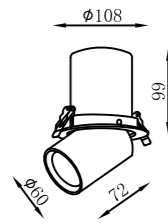

Telescopic Spot Lights

ROCA15095

LED Chip: COB
 Size: $\phi 60 * \phi 108 * 72 + 99\text{mm}$
 Cutout: $\phi 95\text{mm}$
 Input: 220~240VAC 50/60Hz
 Wattage: 10W
 Beam Angle: 15°/24°/36°
 CCT: 2700-5500K
 RA ≥ 90

$\phi 95\text{mm}$

ROCA25120

LED Chip: COB
 Size: $\phi 77 * \phi 138 * 92 + 118\text{mm}$
 Cutout: $\phi 120\text{mm}$
 Input: 220~240VAC 50/60Hz
 Wattage: 20W
 Beam Angle: 15°/24°/36°
 CCT: 2700-5500K
 RA ≥ 90

$\phi 120\text{mm}$

Telescopic Spot Lights

ROCA35140

LED Chip: COB
 Size: $\phi 93 * \phi 158 * 112 + 142\text{mm}$
 Cutout: $\phi 145\text{mm}$
 Input: 220~240VAC 50/60Hz
 Wattage: 25W
 Beam Angle: 15°/24°/36°
 CCT: 2700-5500K
 RA ≥ 90

Certificate mark

IP rating

Different light distributions

Tri-color

Excellent visual comfort

Down Light

ROCAM09075

LED Chip: COB
Size: $\phi 46 * \phi 85 * 103$ mm
Cutout: $\phi 75$ mm
Input: 220~240VAC 50/60Hz
Wattage: 9W
Beam Angle: 15°/24°/50°
CCT: 2700-5500K
RA \geq 90