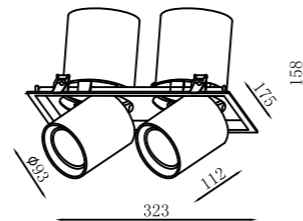

95x195mm

Grille Light

ROCA95265

LED Chip: COB
 Size: 3* ϕ 60*72mm
 Cutout: 95x265mm
 Input: 220~240VAC 50/60Hz
 Wattage: 3x15W
 Beam Angle: 15°/24°/36°
 CCT: 2700-5500K
 RA \geq 90

95x265mm

Adjustable

Certificate mark

120x120mm

ROCA120235

LED Chip: COB
 Size: 2* ϕ 77*92mm
 Cutout: 120x235mm
 Input: 220~240VAC 50/60Hz
 Wattage: 2x25W
 Beam Angle: 15°/24°/36°
 CCT: 2700-5500K
 RA \geq 90

120x235mm

Grille Light

ROCA120345

LED Chip: COB
 Size: 3* ϕ 77*92mm
 Cutout: 120x345mm
 Input: 220~240VAC 50/60Hz
 Wattage: 3x25W
 Beam Angle: 15°/24°/36°
 CCT: 2700-5500K
 RA \geq 90

Certificate mark

IP rating

Different light distributions

Tri-color

Excellent visual comfort

Grille Light

ROCA160160

LED Chip: COB
 Size: ϕ 93*112mm
 Cutout: 160x160mm
 Input: 220~240VAC 50/60Hz
 Wattage: 1x35W
 Beam Angle: 15°/24°/36°
 CCT: 2700-5500K
 RA \geq 90

ROCA160305

LED Chip: COB
 Size: 2* ϕ 93*112mm
 Cutout: 160x305mm
 Input: 220~240VAC 50/60Hz
 Wattage: 2x35W
 Beam Angle: 15°/24°/36°
 CCT: 2700-5500K
 RA \geq 90

ROCA160450

LED Chip: COB
 Size: 3* ϕ 93*112mm
 Cutout: 160x450mm
 Input: 220~240VAC 50/60Hz
 Wattage: 3x35W
 Beam Angle: 15°/24°/36°
 CCT: 2700-5500K
 RA \geq 90