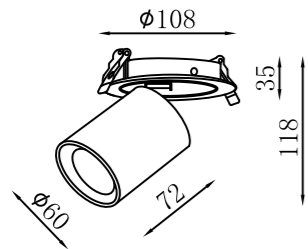

$\phi 120\text{mm}$

Telescopic Spot Lights

ROCA35140

LED Chip: COB
 Size: $\phi 93 * \phi 158 * 112 + 142\text{mm}$
 Cutout: $\phi 145\text{mm}$
 Input: 220~240VAC 50/60Hz
 Wattage: 25W
 Beam Angle: 15°/24°/36°
 CCT: 2700-5500K
 RA ≥ 90

Certificate mark

IP rating

Different light distributions

Tri-color

Excellent visual comfort

Down Light

ROCAM09075

LED Chip: COB
Size: $\phi 46 * \phi 85 * 103$ mm
Cutout: $\phi 75$ mm
Input: 220~240VAC 50/60Hz
Wattage: 9W
Beam Angle: 15°/24°/50°
CCT: 2700-5500K
RA \geq 90

$\phi 75$ mm

Down Light

Down Light

ROCAM15095

ROCAM25120

ROCAM35140

LED Chip: COB
 Size: $\phi 60 * \phi 108 * 118\text{mm}$
 Cutout: $\phi 95\text{mm}$
 Input: 220~240VAC 50/60Hz
 Wattage: 15W
 Beam Angle: 15°/24°/36°
 CCT: 2700-5500K
 RA ≥ 90

LED Chip: COB
 Size: $\phi 77 * \phi 138 * 139\text{mm}$
 Cutout: $\phi 120\text{mm}$
 Input: 220~240VAC 50/60Hz
 Wattage: 25W
 Beam Angle: 15°/24°/36°
 CCT: 2700-5500K
 RA ≥ 90

LED Chip: COB
 Size: $\phi 93 * \phi 158 * 157\text{mm}$
 Cutout: $\phi 145\text{mm}$
 Input: 220~240VAC 50/60Hz
 Wattage: 35W
 Beam Angle: 15°/24°/36°
 CCT: 2700-5500K
 RA ≥ 90