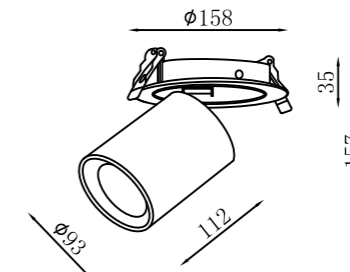

$\phi 120\text{mm}$

Telescopic Spot Lights

ROCA35140

LED Chip: COB
 Size: $\phi 93 * \phi 158 * 112 + 142\text{mm}$
 Cutout: $\phi 145\text{mm}$
 Input: 220~240VAC 50/60Hz
 Wattage: 25W
 Beam Angle: 15°/24°/36°
 CCT: 2700-5500K
 RA ≥ 90

Certificate mark

IP rating

Different light distributions

Tri-color

Excellent visual comfort

Down Light

ROCAM09075

LED Chip: COB
Size: $\phi 46 * \phi 85 * 103$ mm
Cutout: $\phi 75$ mm
Input: 220~240VAC 50/60Hz
Wattage: 9W
Beam Angle: 15°/24°/50°
CCT: 2700-5500K
RA \geq 90

$\phi 75$ mm

Down Light

Down Light

ROCAM15095

ROCAM25120

ROCAM35140

LED Chip: COB
 Size: $\phi 60 * \phi 108 * 118\text{mm}$
 Cutout: $\phi 95\text{mm}$
 Input: 220~240VAC 50/60Hz
 Wattage: 15W
 Beam Angle: 15°/24°/36°
 CCT: 2700-5500K
 RA ≥ 90

LED Chip: COB
 Size: $\phi 77 * \phi 138 * 139\text{mm}$
 Cutout: $\phi 120\text{mm}$
 Input: 220~240VAC 50/60Hz
 Wattage: 25W
 Beam Angle: 15°/24°/36°
 CCT: 2700-5500K
 RA ≥ 90

LED Chip: COB
 Size: $\phi 93 * \phi 158 * 157\text{mm}$
 Cutout: $\phi 145\text{mm}$
 Input: 220~240VAC 50/60Hz
 Wattage: 35W
 Beam Angle: 15°/24°/36°
 CCT: 2700-5500K
 RA ≥ 90