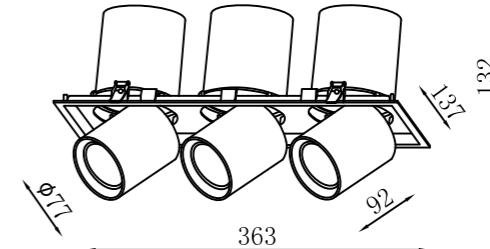

95x195mm

Grille Light

ROCA95265

LED Chip: COB
 Size: 3* ϕ 60*72mm
 Cutout: 95x265mm
 Input: 220~240VAC 50/60Hz
 Wattage: 3x15W
 Beam Angle: 15°/24°/36°
 CCT: 2700-5500K
 RA \geq 90

95x265mm

Adjustable

Certificate mark

Tri-color

Excellent visual comfort

Grille Light

ROCA120120

LED Chip: COB
 Size: ϕ 77*92mm
 Cutout: 120x120mm
 Input: 220~240VAC 50/60Hz
 Wattage: 1x25W
 Beam Angle: 15°/24°/36°
 CCT: 2700-5500K
 RA \geq 90

120x120mm

ROCA120235

LED Chip: COB
 Size: 2* ϕ 77*92mm
 Cutout: 120x235mm
 Input: 220~240VAC 50/60Hz
 Wattage: 2x25W
 Beam Angle: 15°/24°/36°
 CCT: 2700-5500K
 RA \geq 90

120x235mm

Grille Light

ROCA120345

LED Chip: COB
 Size: 3* ϕ 77*92mm
 Cutout: 120x345mm
 Input: 220~240VAC 50/60Hz
 Wattage: 3x25W
 Beam Angle: 15°/24°/36°
 CCT: 2700-5500K
 RA \geq 90

Certificate mark

IP rating

Different light distributions

Tri-color

Excellent visual comfort

Grille Light

ROCA160160

LED Chip: COB
 Size: ϕ 93*112mm
 Cutout: 160x160mm
 Input: 220~240VAC 50/60Hz
 Wattage: 1x35W
 Beam Angle: 15°/24°/36°
 CCT: 2700-5500K
 RA \geq 90