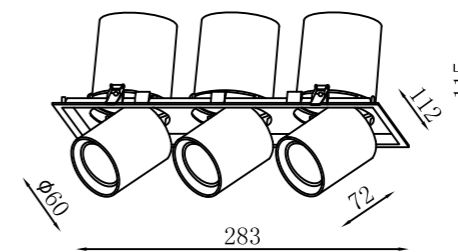

Certificate mark

IP rating

Different light distributions

Tri-color

Excellent visual comfort

Down Light

ROCAM09075

LED Chip: COB
Size: $\phi 46 * \phi 85 * 103$ mm
Cutout: $\phi 75$ mm
Input: 220~240VAC 50/60Hz
Wattage: 9W
Beam Angle: 15°/24°/50°
CCT: 2700-5500K
RA \geq 90

$\phi 75$ mm

Down Light

Down Light

ROCAM15095

ROCAM25120

ROCAM35140

LED Chip: COB
 Size: $\phi 60 * \phi 108 * 118\text{mm}$
 Cutout: $\phi 95\text{mm}$
 Input: 220~240VAC 50/60Hz
 Wattage: 15W
 Beam Angle: 15°/24°/36°
 CCT: 2700-5500K
 RA ≥ 90

Grille Light

ROCA9595

LED Chip: COB
 Size: ϕ 60*72*mm
 Cutout: 95x95mm
 Input: 220~240VAC 50/60Hz
 Wattage: 1x15W
 Beam Angle: 15°/24°/36°
 CCT: 2700-5500K
 RA \geq 90

95x95mm

ROCA95195

LED Chip: COB
 Size: 2* ϕ 60*72mm
 Cutout: 95x195mm
 Input: 220~240VAC 50/60Hz
 Wattage: 2x15W
 Beam Angle: 15°/24°/36°
 CCT: 2700-5500K
 RA \geq 90

95x195mm

Grille Light

ROCA95265

LED Chip: COB
 Size: 3* ϕ 60*72mm
 Cutout: 95x265mm
 Input: 220~240VAC 50/60Hz
 Wattage: 3x15W
 Beam Angle: 15°/24°/36°
 CCT: 2700-5500K
 RA \geq 90

95x265mm

Adjustable

Certificate mark