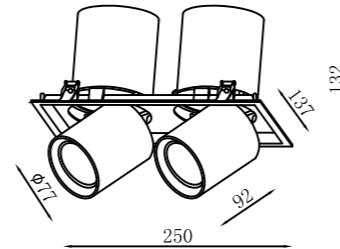

Grille Light

ROCA9595

LED Chip: COB
 Size: ϕ 60*72*mm
 Cutout: 95x95mm
 Input: 220~240VAC 50/60Hz
 Wattage: 1x15W
 Beam Angle: 15°/24°/36°
 CCT: 2700-5500K
 RA \geq 90

95x95mm

ROCA95195

LED Chip: COB
 Size: 2* ϕ 60*72mm
 Cutout: 95x195mm
 Input: 220~240VAC 50/60Hz
 Wattage: 2x15W
 Beam Angle: 15°/24°/36°
 CCT: 2700-5500K
 RA \geq 90

95x195mm

Grille Light

ROCA95265

LED Chip: COB
 Size: 3* ϕ 60*72mm
 Cutout: 95x265mm
 Input: 220~240VAC 50/60Hz
 Wattage: 3x15W
 Beam Angle: 15°/24°/36°
 CCT: 2700-5500K
 RA \geq 90

95x265mm

Adjustable

Certificate mark

Tri-color

Excellent visual comfort

Grille Light

ROCA120120

LED Chip: COB
 Size: ϕ 77*92mm
 Cutout: 120x120mm
 Input: 220~240VAC 50/60Hz
 Wattage: 1x25W
 Beam Angle: 15°/24°/36°
 CCT: 2700-5500K
 RA \geq 90

120x120mm

ROCA120235

LED Chip: COB
 Size: 2* ϕ 77*92mm
 Cutout: 120x235mm
 Input: 220~240VAC 50/60Hz
 Wattage: 2x25W
 Beam Angle: 15°/24°/36°
 CCT: 2700-5500K
 RA \geq 90

120x235mm

Grille Light

ROCA120345

LED Chip: COB
 Size: 3* ϕ 77*92mm
 Cutout: 120x345mm
 Input: 220~240VAC 50/60Hz
 Wattage: 3x25W
 Beam Angle: 15°/24°/36°
 CCT: 2700-5500K
 RA \geq 90