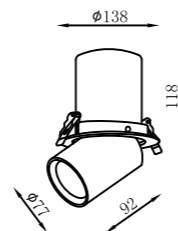

Telescopic Spot Lights

ROCA15095

LED Chip: COB
 Size: $\phi 60 * \phi 108 * 72 + 99\text{mm}$
 Cutout: $\phi 95\text{mm}$
 Input: 220~240VAC 50/60Hz
 Wattage: 10W
 Beam Angle: 15°/24°/36°
 CCT: 2700-5500K
 RA ≥ 90

$\phi 95\text{mm}$

ROCA25120

LED Chip: COB
 Size: $\phi 77 * \phi 138 * 92 + 118\text{mm}$
 Cutout: $\phi 120\text{mm}$
 Input: 220~240VAC 50/60Hz
 Wattage: 20W
 Beam Angle: 15°/24°/36°
 CCT: 2700-5500K
 RA ≥ 90

$\phi 120\text{mm}$

Telescopic Spot Lights

ROCA35140

LED Chip: COB
 Size: $\phi 93 * \phi 158 * 112 + 142\text{mm}$
 Cutout: $\phi 145\text{mm}$
 Input: 220~240VAC 50/60Hz
 Wattage: 25W
 Beam Angle: 15°/24°/36°
 CCT: 2700-5500K
 RA ≥ 90

Certificate mark

IP rating

Different light distributions

Tri-color

Excellent visual comfort

Down Light

ROCAM09075

LED Chip: COB
Size: $\phi 46 * \phi 85 * 103$ mm
Cutout: $\phi 75$ mm
Input: 220~240VAC 50/60Hz
Wattage: 9W
Beam Angle: 15°/24°/50°
CCT: 2700-5500K
RA \geq 90